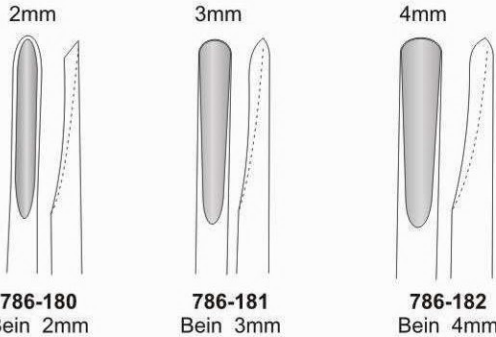

**Apexo Root Elevators**

Apexo

**786-168**  
Apexo  
2.5x9mm  
Straight

**786-169**  
Apexo  
2.7x9mm  
Straight

**786-170**  
Apexo  
3.0x9mm  
Straight

**786-171**  
Apexo  
2.5x9mm  
Curved

**786-172**  
Apexo  
3.0x9mm  
Curved

**786-173**  
Seldin  
3.4x14mm  
Straight

**Luxator Root Elevators**

Luxator

**786-174**  
Luxator  
3mm  
Straight

**786-175**  
Luxator  
3mm  
Curved

**786-176**  
Luxator  
4mm  
Straight

**786-177**  
Luxator  
4mm  
Curved

**786-178**  
Luxator  
5mm  
Straight

**786-179**  
Luxator  
5mm  
Curved

**Bein Root Elevators**

Bein

**786-180**  
Bein 2mm

**786-181**  
Bein 3mm

**786-182**  
Bein 4mm

**Seldin Root Elevators**