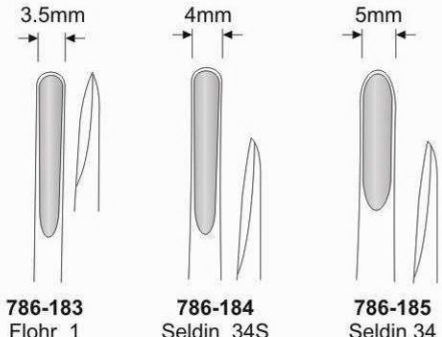

Seldin Root Elevators

786-183
Flohr 1

786-184
Seldin 34S

786-185
Seldin 34